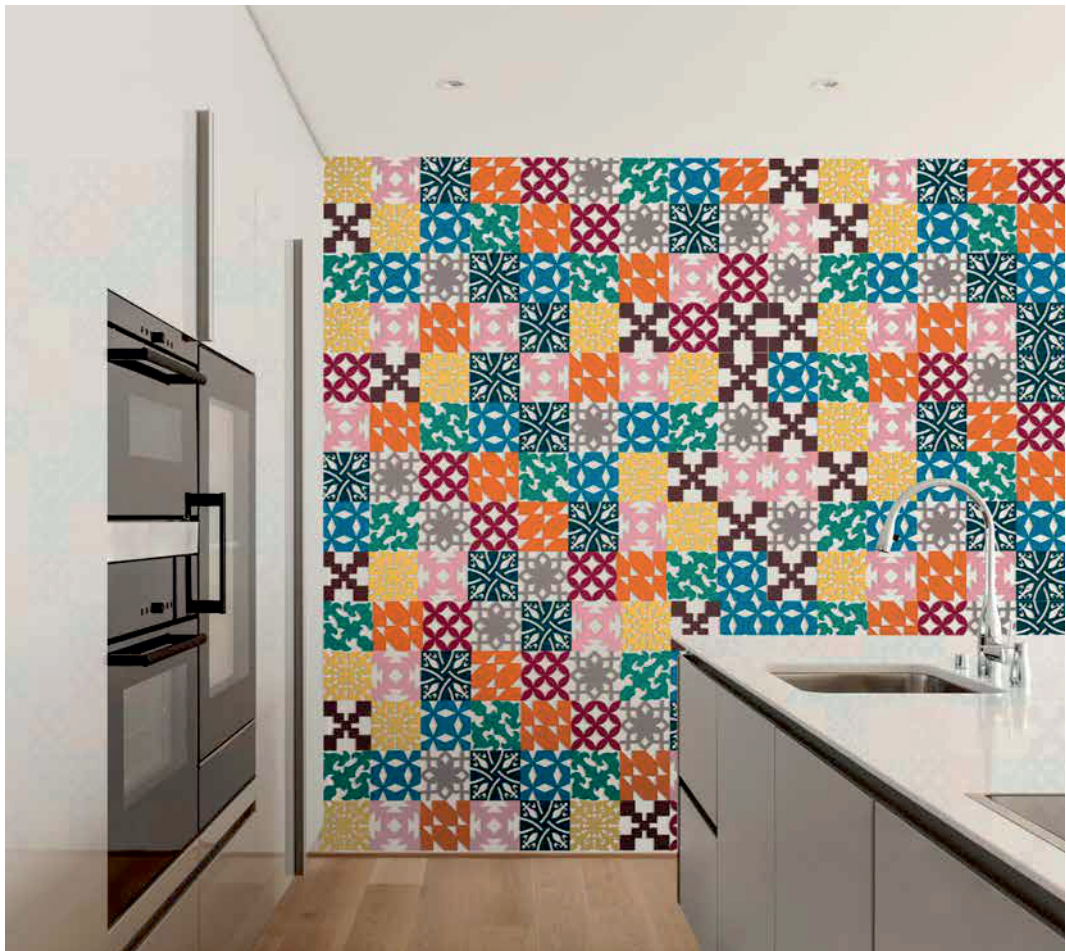

INSTALLATION self-adhesive

WEIGHT (PACK) 1,100 kg

PACKED 4 tiles, area 1m² (approx.)

muratto[®]
cork wall design

PATTERN TILES
PATCHWORK

muratto[®]
cork wall design

PATTERN TILES
PATCHWORK / MEDITERRANEAN

PATCHWORK PATTERN TILES

Patterns range from classic to modern. Easy home redecoration, to achieve an excellent aesthetic result. The thick patterns create a 3D effect, as well as contrast, due to the wall color that is exposed through the pattern. Completed with a self-adhesive backing, for easy application.